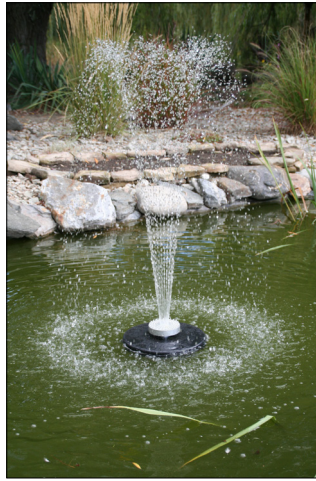

Floating Fountains

Floating Fountains are a perfect plug-and-play solution for any pond. These floating fountains are easy to install and can be easily repositioned to change the appearance of your pond. The fountains not only look good, they also help with pond aeration and circulation. The integrated LED lights produce a beautiful display at night. Further adding to the enjoyment of your water feature.

	PJ-LR-96W	PJ-LR-96C RGB
Flow Rate (gph)	500	500
Voltage	110 / 120 V	110 / 120 V
Power Cable Length (ft)	30	30
LED's	96	96
LED Color	White	Red / Blue / Green
Nozzle Effect Height (in)	40	40
Nozzle Effect Diameter (in)	30	30
Warranty	3 Years	3 Years

Pond Basins

The Pond Basins make installing a pond-less water feature simple and easy. Insert a pump into the basin and place a cored rock or any other decorative feature on top of the basin. All basins come with a pump access panel which makes for quick and easy maintenance.